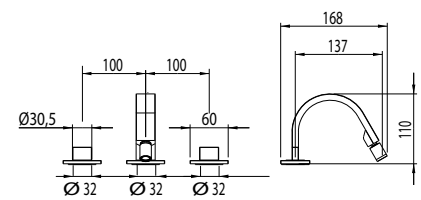

codice/code vitone/valve vitone/valve
ALI01000 00622425 00650305