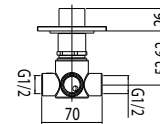

codice/code cartuccia/cartridge
ALI28301 00622427