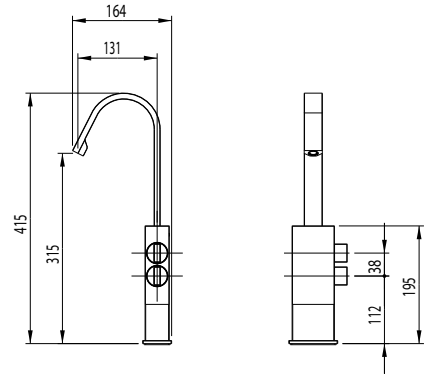

cromo/chrome

ALC27704

architect_coal

ALC27705

architect_arctic

ALIMATHA

codice/code vitone/valve
ALI02103 00622423

codice/code vitone/valve
ALI02104 00622423

codice/code vitone/valve vitone/valve
ALI00400 00622425 00650305

codice/code vitone/valve vitone/valve
ALI04400 00622425 00650305

codice/code vitone/valve
ALI02200 00622423

codice/code vitone/valve vitone/valve
ALI01000 00622425 00650305