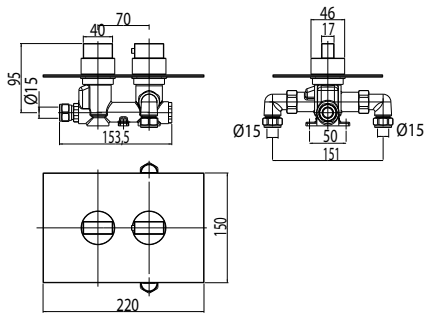

codice/code cartuccia/cartridge vitone/valve
ALC27200 00622444 00622430