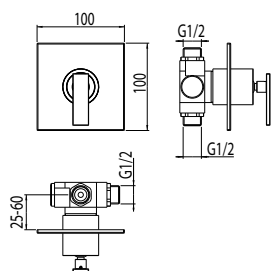

ALIMATHA CORNER

codice/code   cartuccia/cartridge
ALC02700   **00622422**