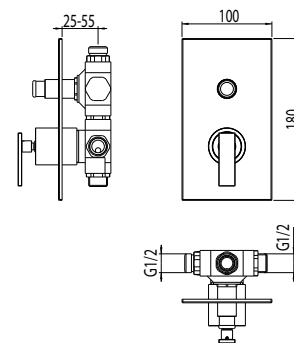

codice/code   cartuccia/cartridge
ALC02800   **00622422**

codice/code   vitone/valve
ALC28300   **00622427**